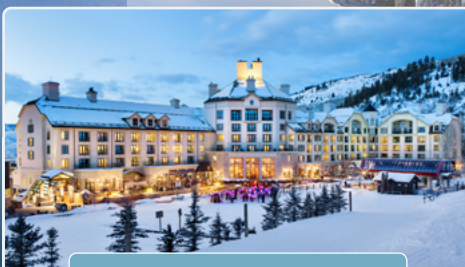

BEAVER CREEK

Park Hyatt Beaver Creek Resort & Spa

Ideally positioned slopeside in Beaver Creek Village, Park Hyatt offers relaxed luxury, excellent service and direct access to world-class terrain.

EXCLUSIVE OFFER

Save 20% on winter stays, plus receive daily breakfast, a $100 USD resort credit and upgrade on arrival, subject to availability.

Book by 15 June 2026