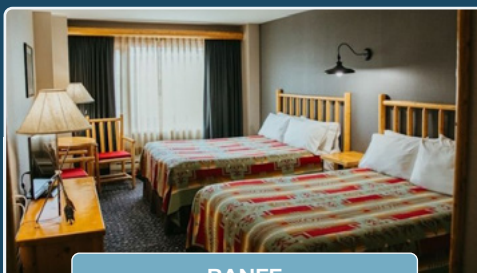

BANFF

Brewster Mountain Lodge

Located in the heart of Banff, this charming alpine lodge offers easy access to shops, dining and ski transport to surrounding resorts.

EXCLUSIVE OFFER

Stay 7 nights and save 15%, plus receive an in-room charcuterie board on arrival.
Book by 31 August 2026